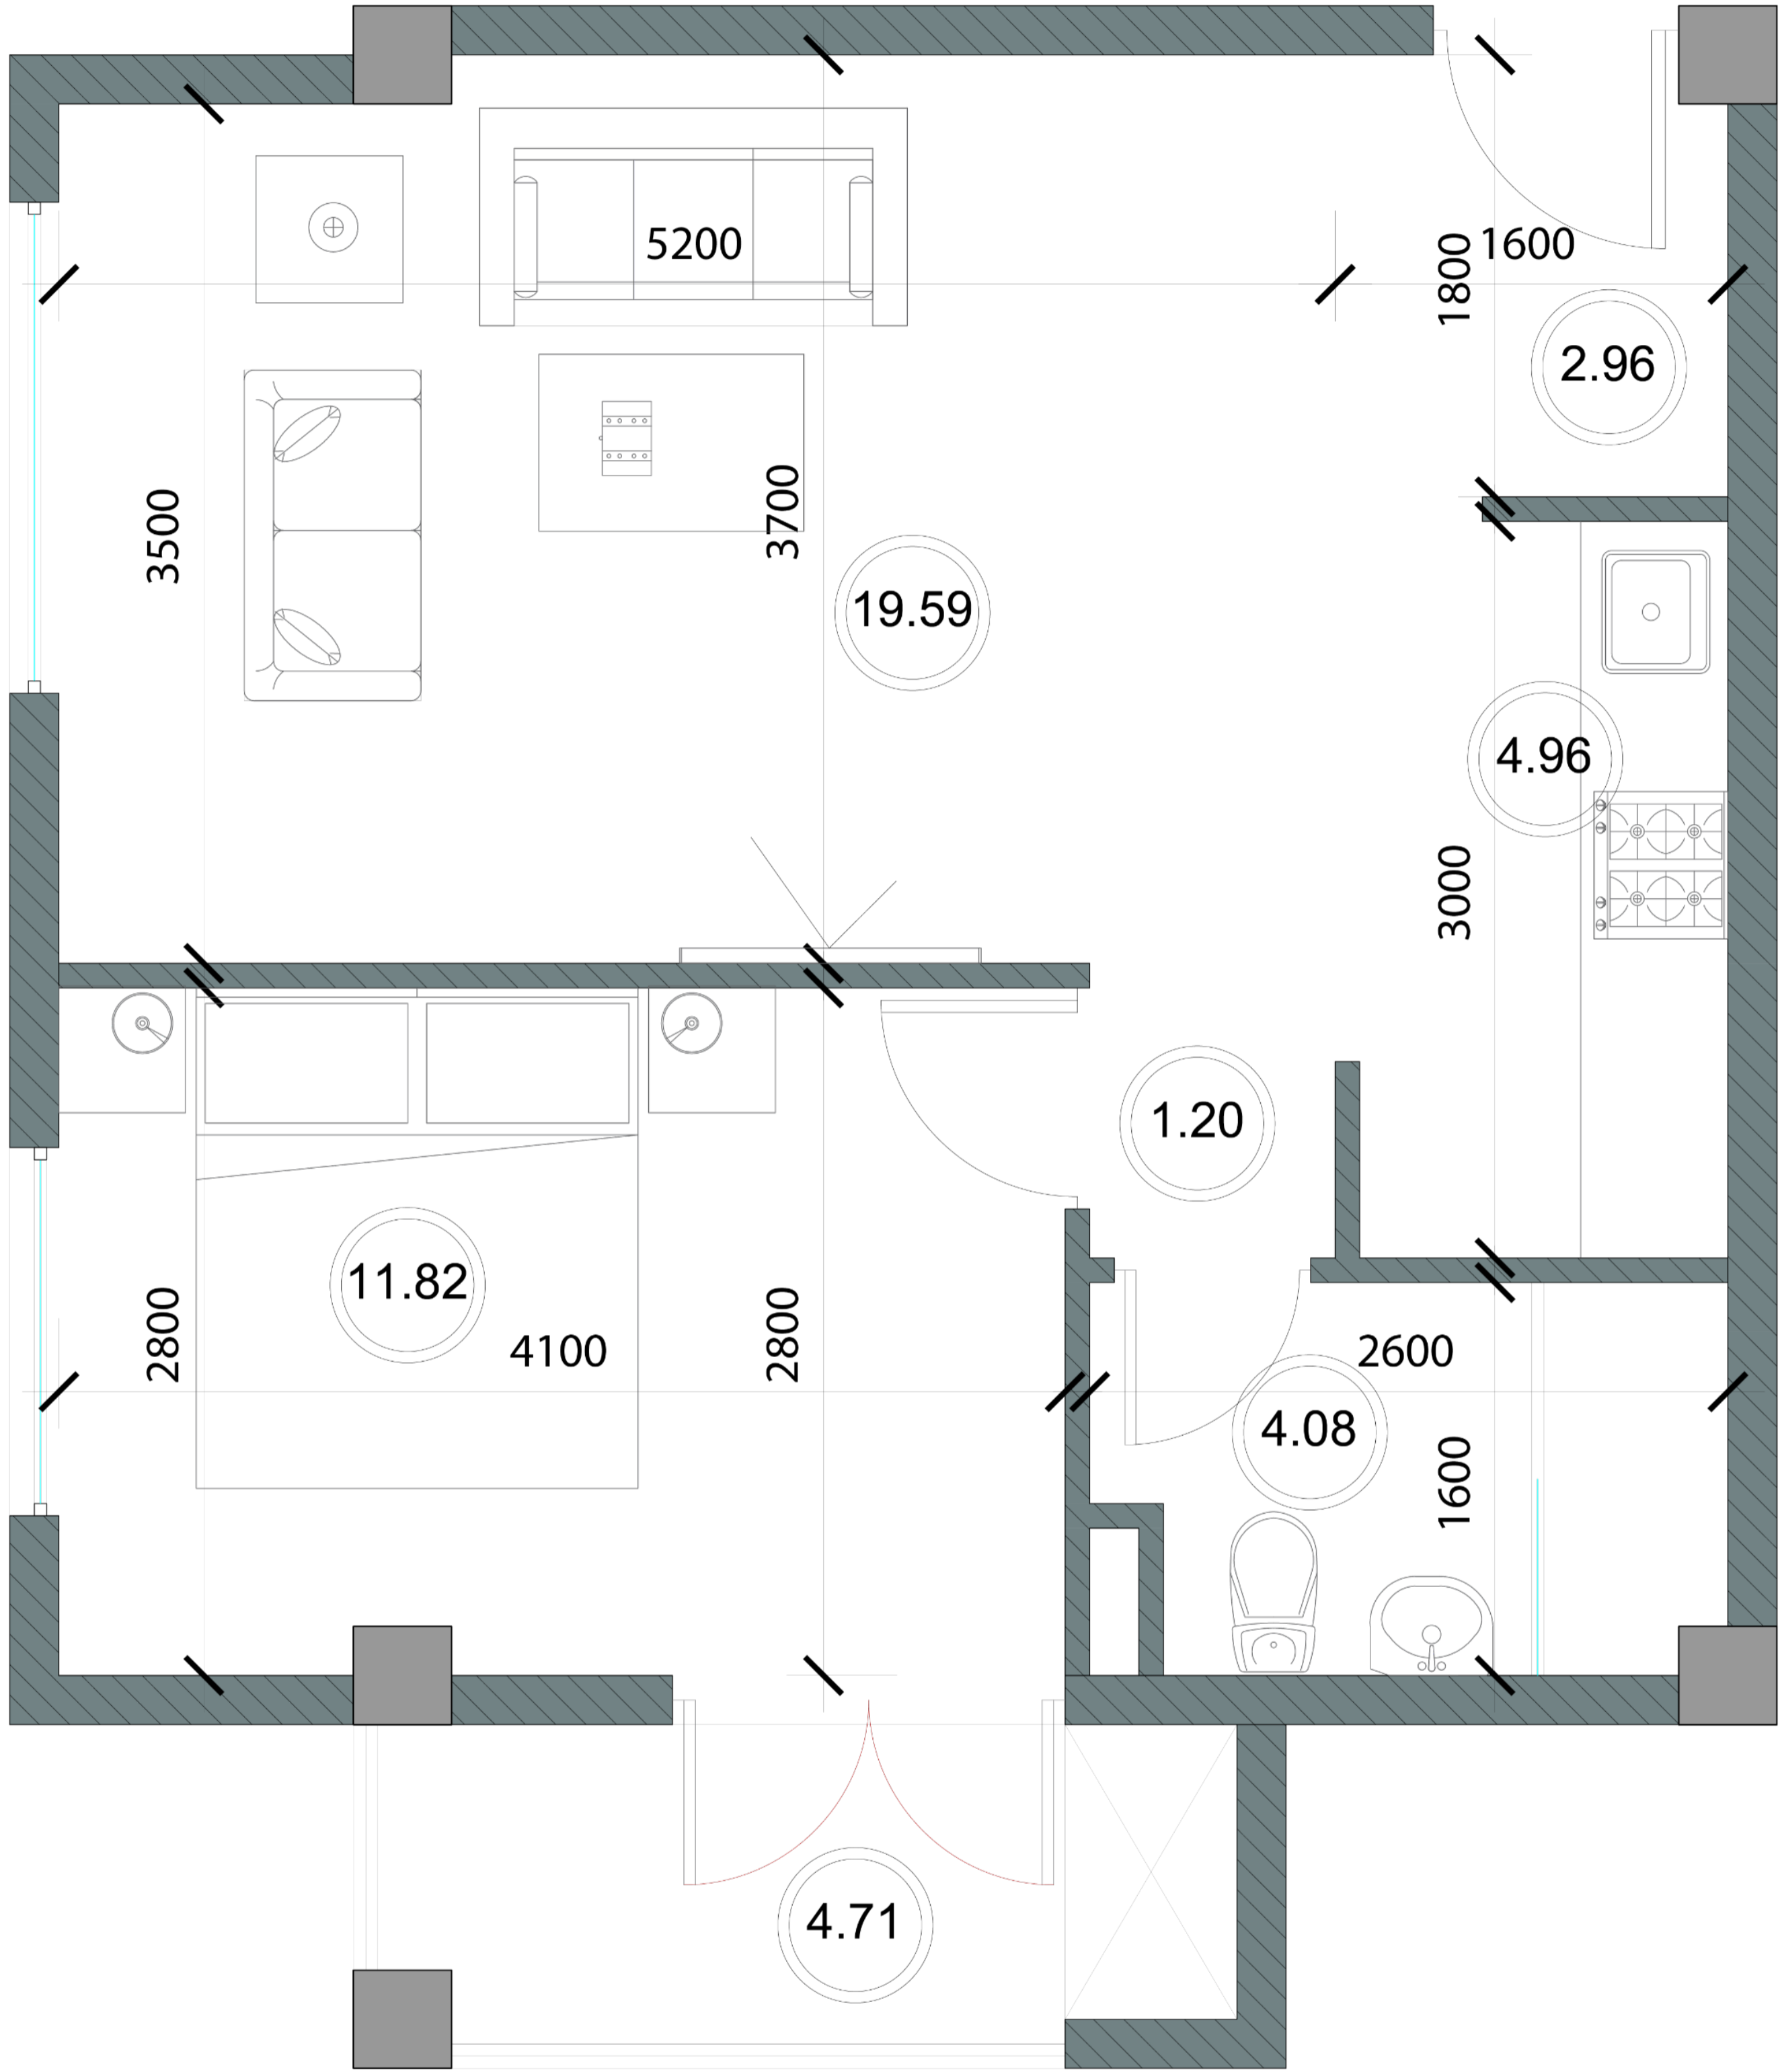

Apartment 1

Area - 49.32 sqm

Entrance hall	2.96 sqm
Living room	19.59 sqm
Kitchen	4.96 sqm
Bedroom	11.82 sqm
Bathroom	4.08 sqm
Corridor	1.2 sqm
Balcony	4.71 sqm